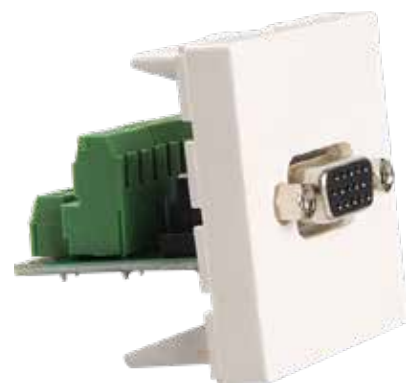

HDMI,
USB2.0,
VGA,
3.5mm wall plate

VGA wall plate

HDMI,
3.5mm wall plate

HDMI,
USB2.0,
3.5mm wall plate

VGA, USB2.0, 3.5mm wall plate

HDMI, USB2.0, VGA, 3.5mm wall plate

3*RCA wall plate

HDMI wall plate

XLR female to terminal wall plate

3.5mm female to terminal wall plate

8p8c wall plate with keystone

USB2.0 female to terminal wall plate

VGA male to terminal wall plate

About Us

✉ sales@fullstrikegroup.com

www.fullstrikegroup.com