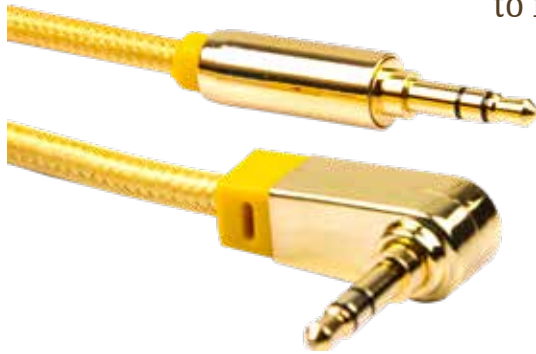

3.5mm to 2*RCA cable
gold-plated contact pin
mental black housing

3.5mm to 2*RCA cable
gold-plated contact pin
mental black housing

3.5MM CABLE

Stereo 3.5mm male
to stereo 3.5mm male cable
Plastic molded connector
with nickel plated
Black PVC Jacket

Stereo 3.5mm male
to stereo 3.5mm female cable
Plastic molded connector
with nickel plated
Black PVC Jacket

Din 4pin male to male cable
Connector and pin
with nickel plated
Black PVC Jacket

Straight 3.5mm stereo male
to male audio cable
connector with silver metal housing
flexible white Jacket
gold plated contact pin

Straight 3.5mm stereo male
to male audio cable
connector with black metal housing
Jacket with black Nylon housing
gold plated contact pin

Straight 3.5mm stereo male
to male audio cable
connector with black metal housing
flexible black Jacket
gold plated contact pin