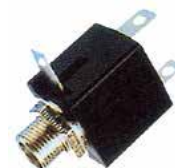

FSA3215
6.35mm mono
jack open
circuit

FSA3209
3.5mm stereo
phone jack
close circuit,
5pin

FSA3216
6.35mm mono jack
open circuit

FSA3210
3.5mm stereo jack
close circuit,4pin

FSA3217
6.35mm stereo jack
open circuit