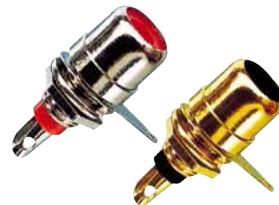

FSA3005
RCA plug
w/cable protector

FSA3006
RCA jack
w/cable protector

FSA3008
RCA plug,
metal w/spring
a) nickel
b) gold

FSA3009
RCA jack,metal,
w/spring
a)nickel
b)gold

FSA3010
RCA plug,metal
w/spring
a)nickel
b)gold

FSA3011
RCA jack,metal
w/spring
a)nickel
b)gold