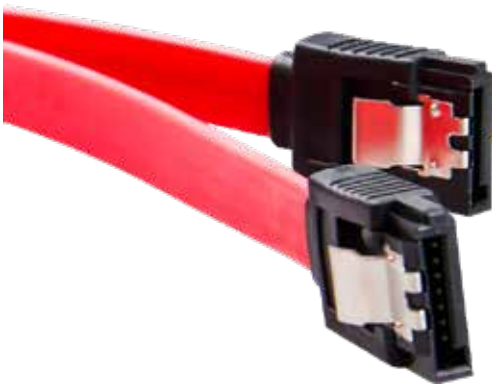

USB 2.0 A Male to
USB C male cable
Pink metal connector
With nickle plated
Cable with pink nylon braided net

USB 2.0 A Male to
lightning USB male
Golden metal connector
With nickle plated
Cable with golden nylon braided net

USB-A to mini USB cable
molding type conector
with nickel paltd

USB-A male to USB-A female extension cable, molding type nickel plated

2 in 1 USB-A to USB-C + Lighting Retractable Charge Cable With Storage make-up box

SATA data cable 7P
Red PVC cable

SATA data cable 7P
Black PVC cable

SATA power cable 15P

CAT5E Patch cord
with molded connector
red color

NETEWORK PATCH CABLE

CAT6 Patch cord
with molded connector
orange color