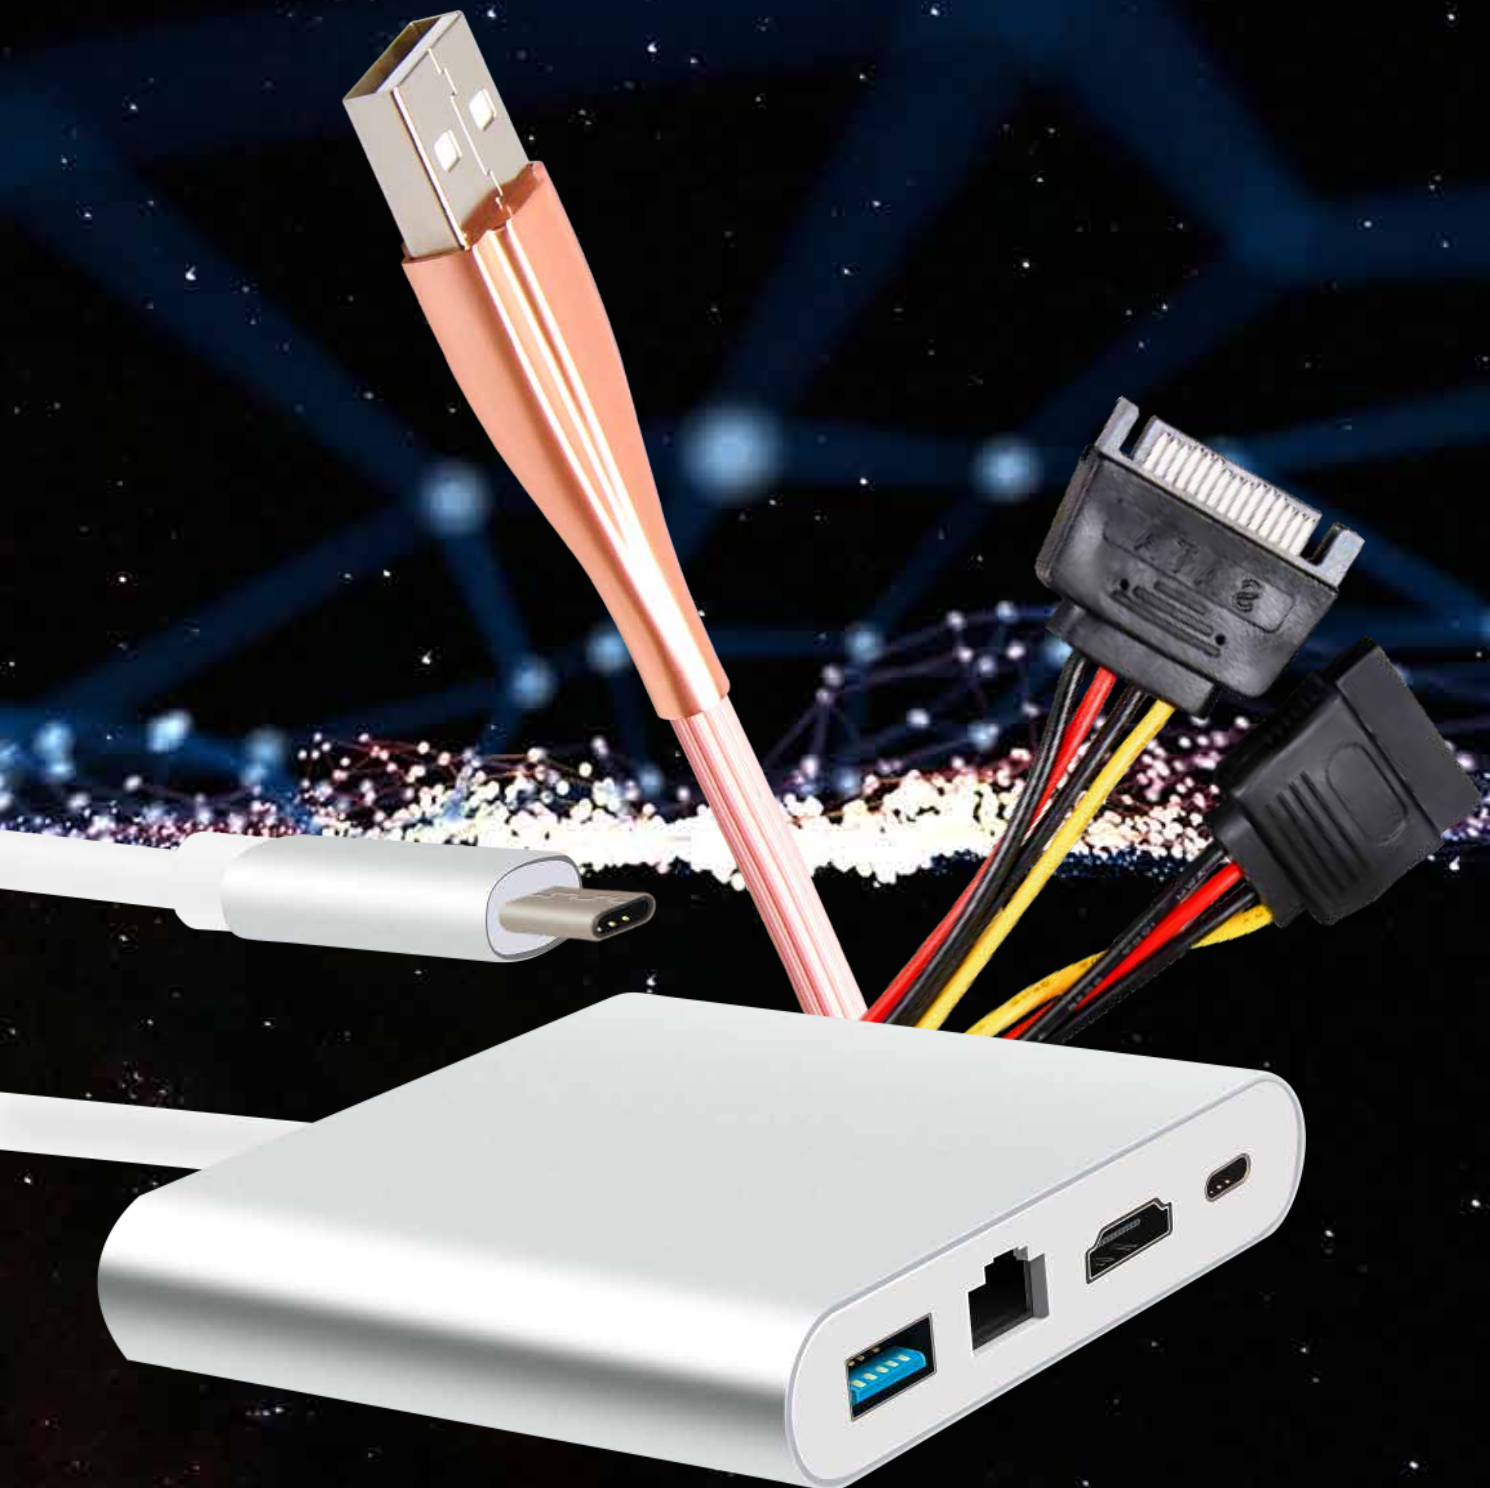

Type C male to DVI female

USB-C male to HDMI female cable adapter

USB Type C male to VGA male cable

COMMUNICATION/DATA

TYPE-C CABLE

3-7

USB CABLE

7-11

SATA CABLE

11-12

NETEWORK PATCH CABLE

12-16

TELEPHONE CABLE

16-17